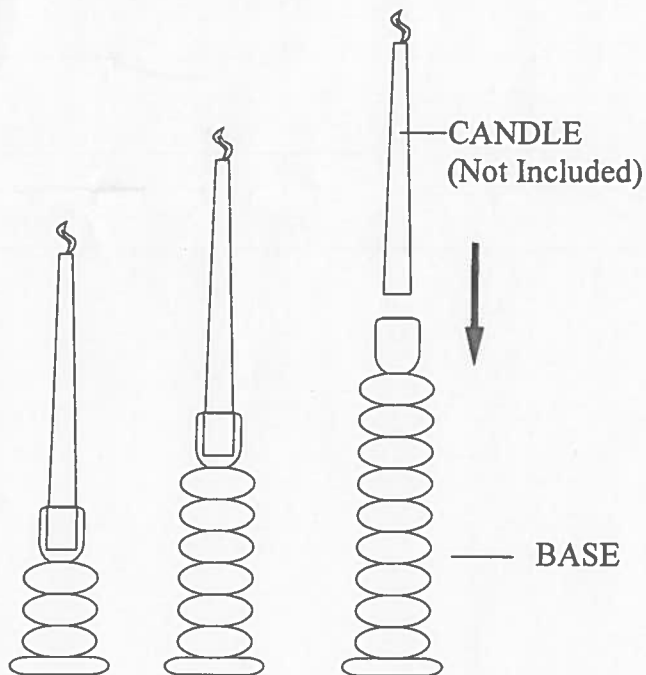

REVELATION

by UTTERMOST

ASSEMBLY INSTRUCTIONS

Assembly Instruction

STYLE NO.: R18176

Carefully remove all the parts from the carton.

Place the candle into the base carefully.

To clean, wipe with soft dry cloth.